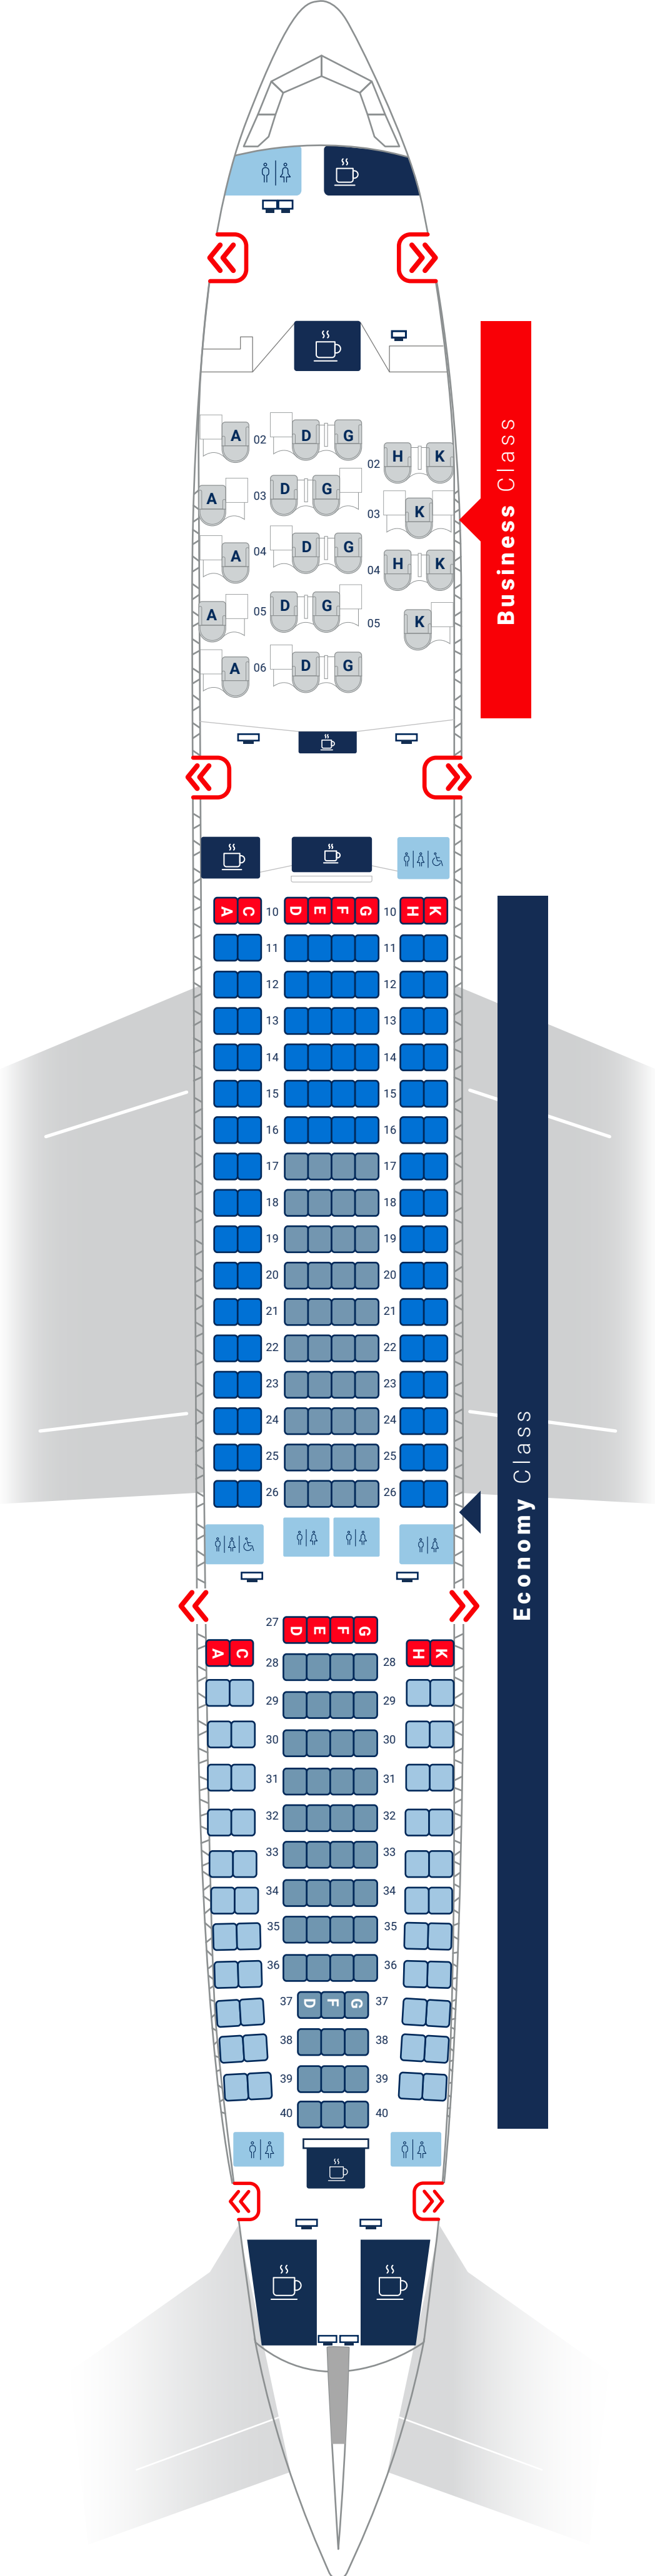

AIRBUS 330-200

-  Business Class Seat
-  Extra Legroom Seat
-  Preferred Zone Seat
-  Standard Seat A
-  Standard Seat B
-  Crew Seat
-  Exit
-  Emergency Exit
-  Toilet
-  Toilet for handicapped guests
-  Galley